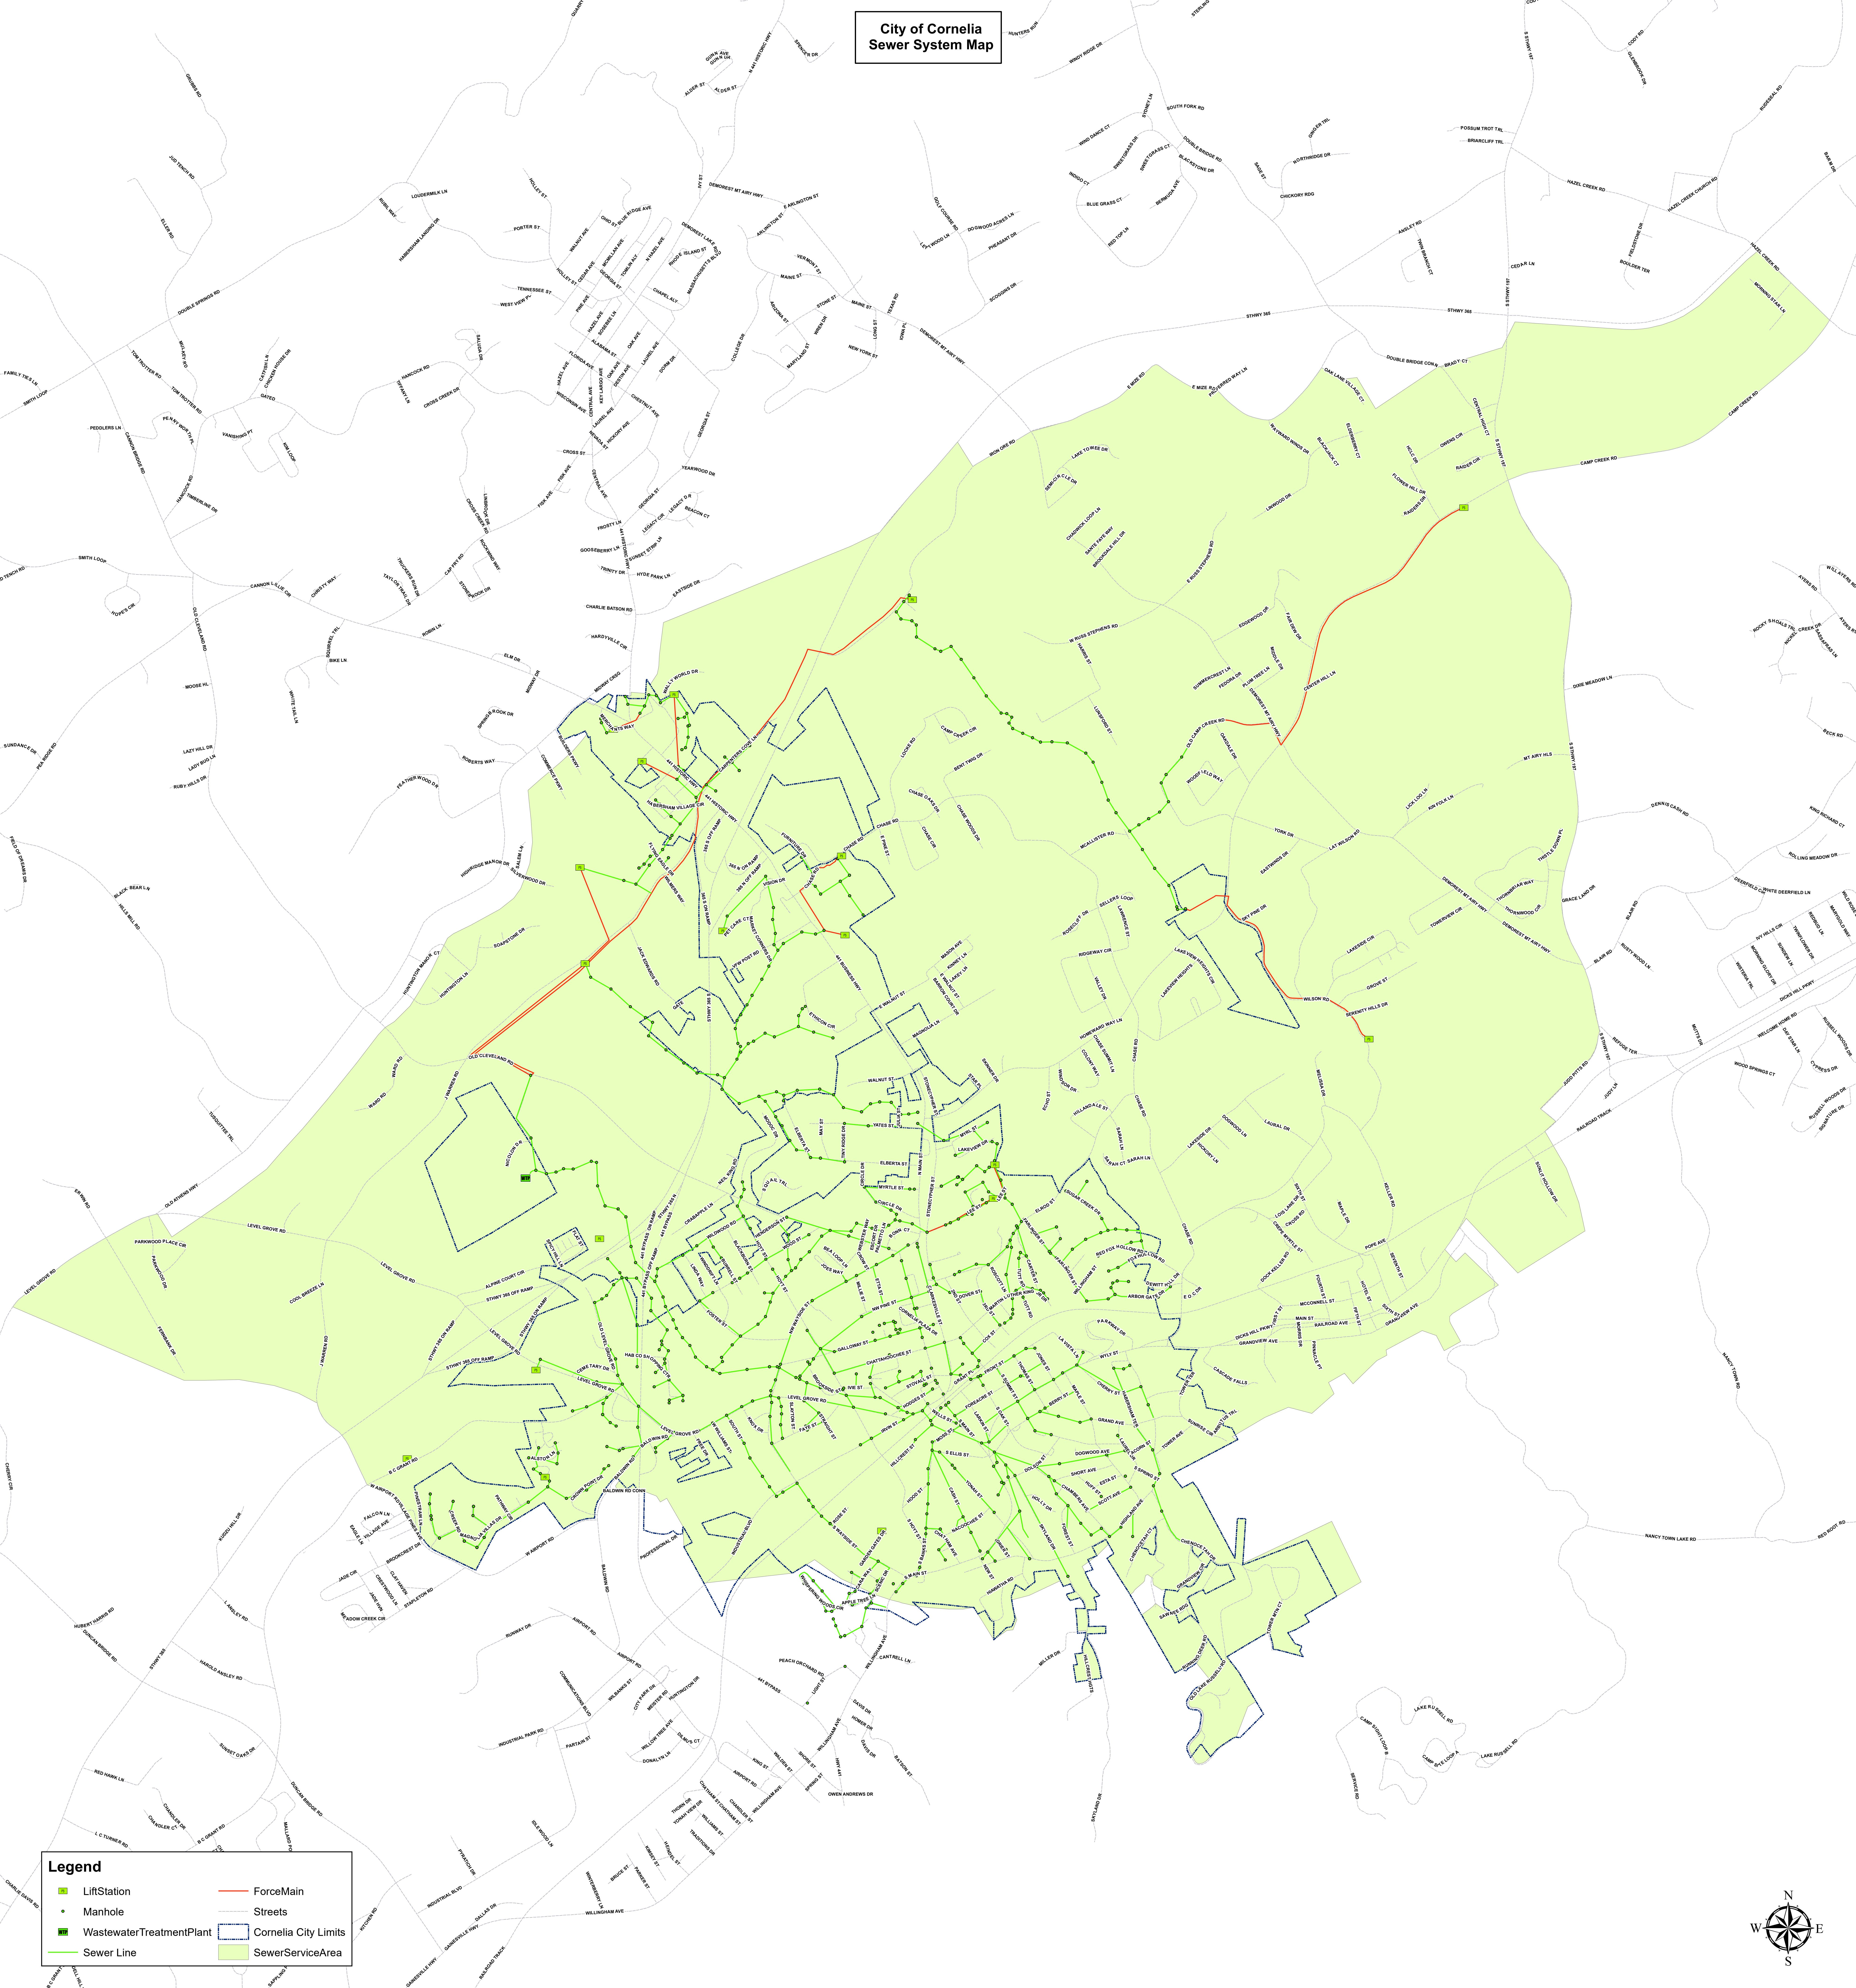

City of Cornelia
Sewer System Map

Legend

 LiftStation	 ForceMain
 Manhole	 Streets
 WastewaterTreatmentPlant	 Cornelia City Limits
 Sewer Line	 SewerServiceArea