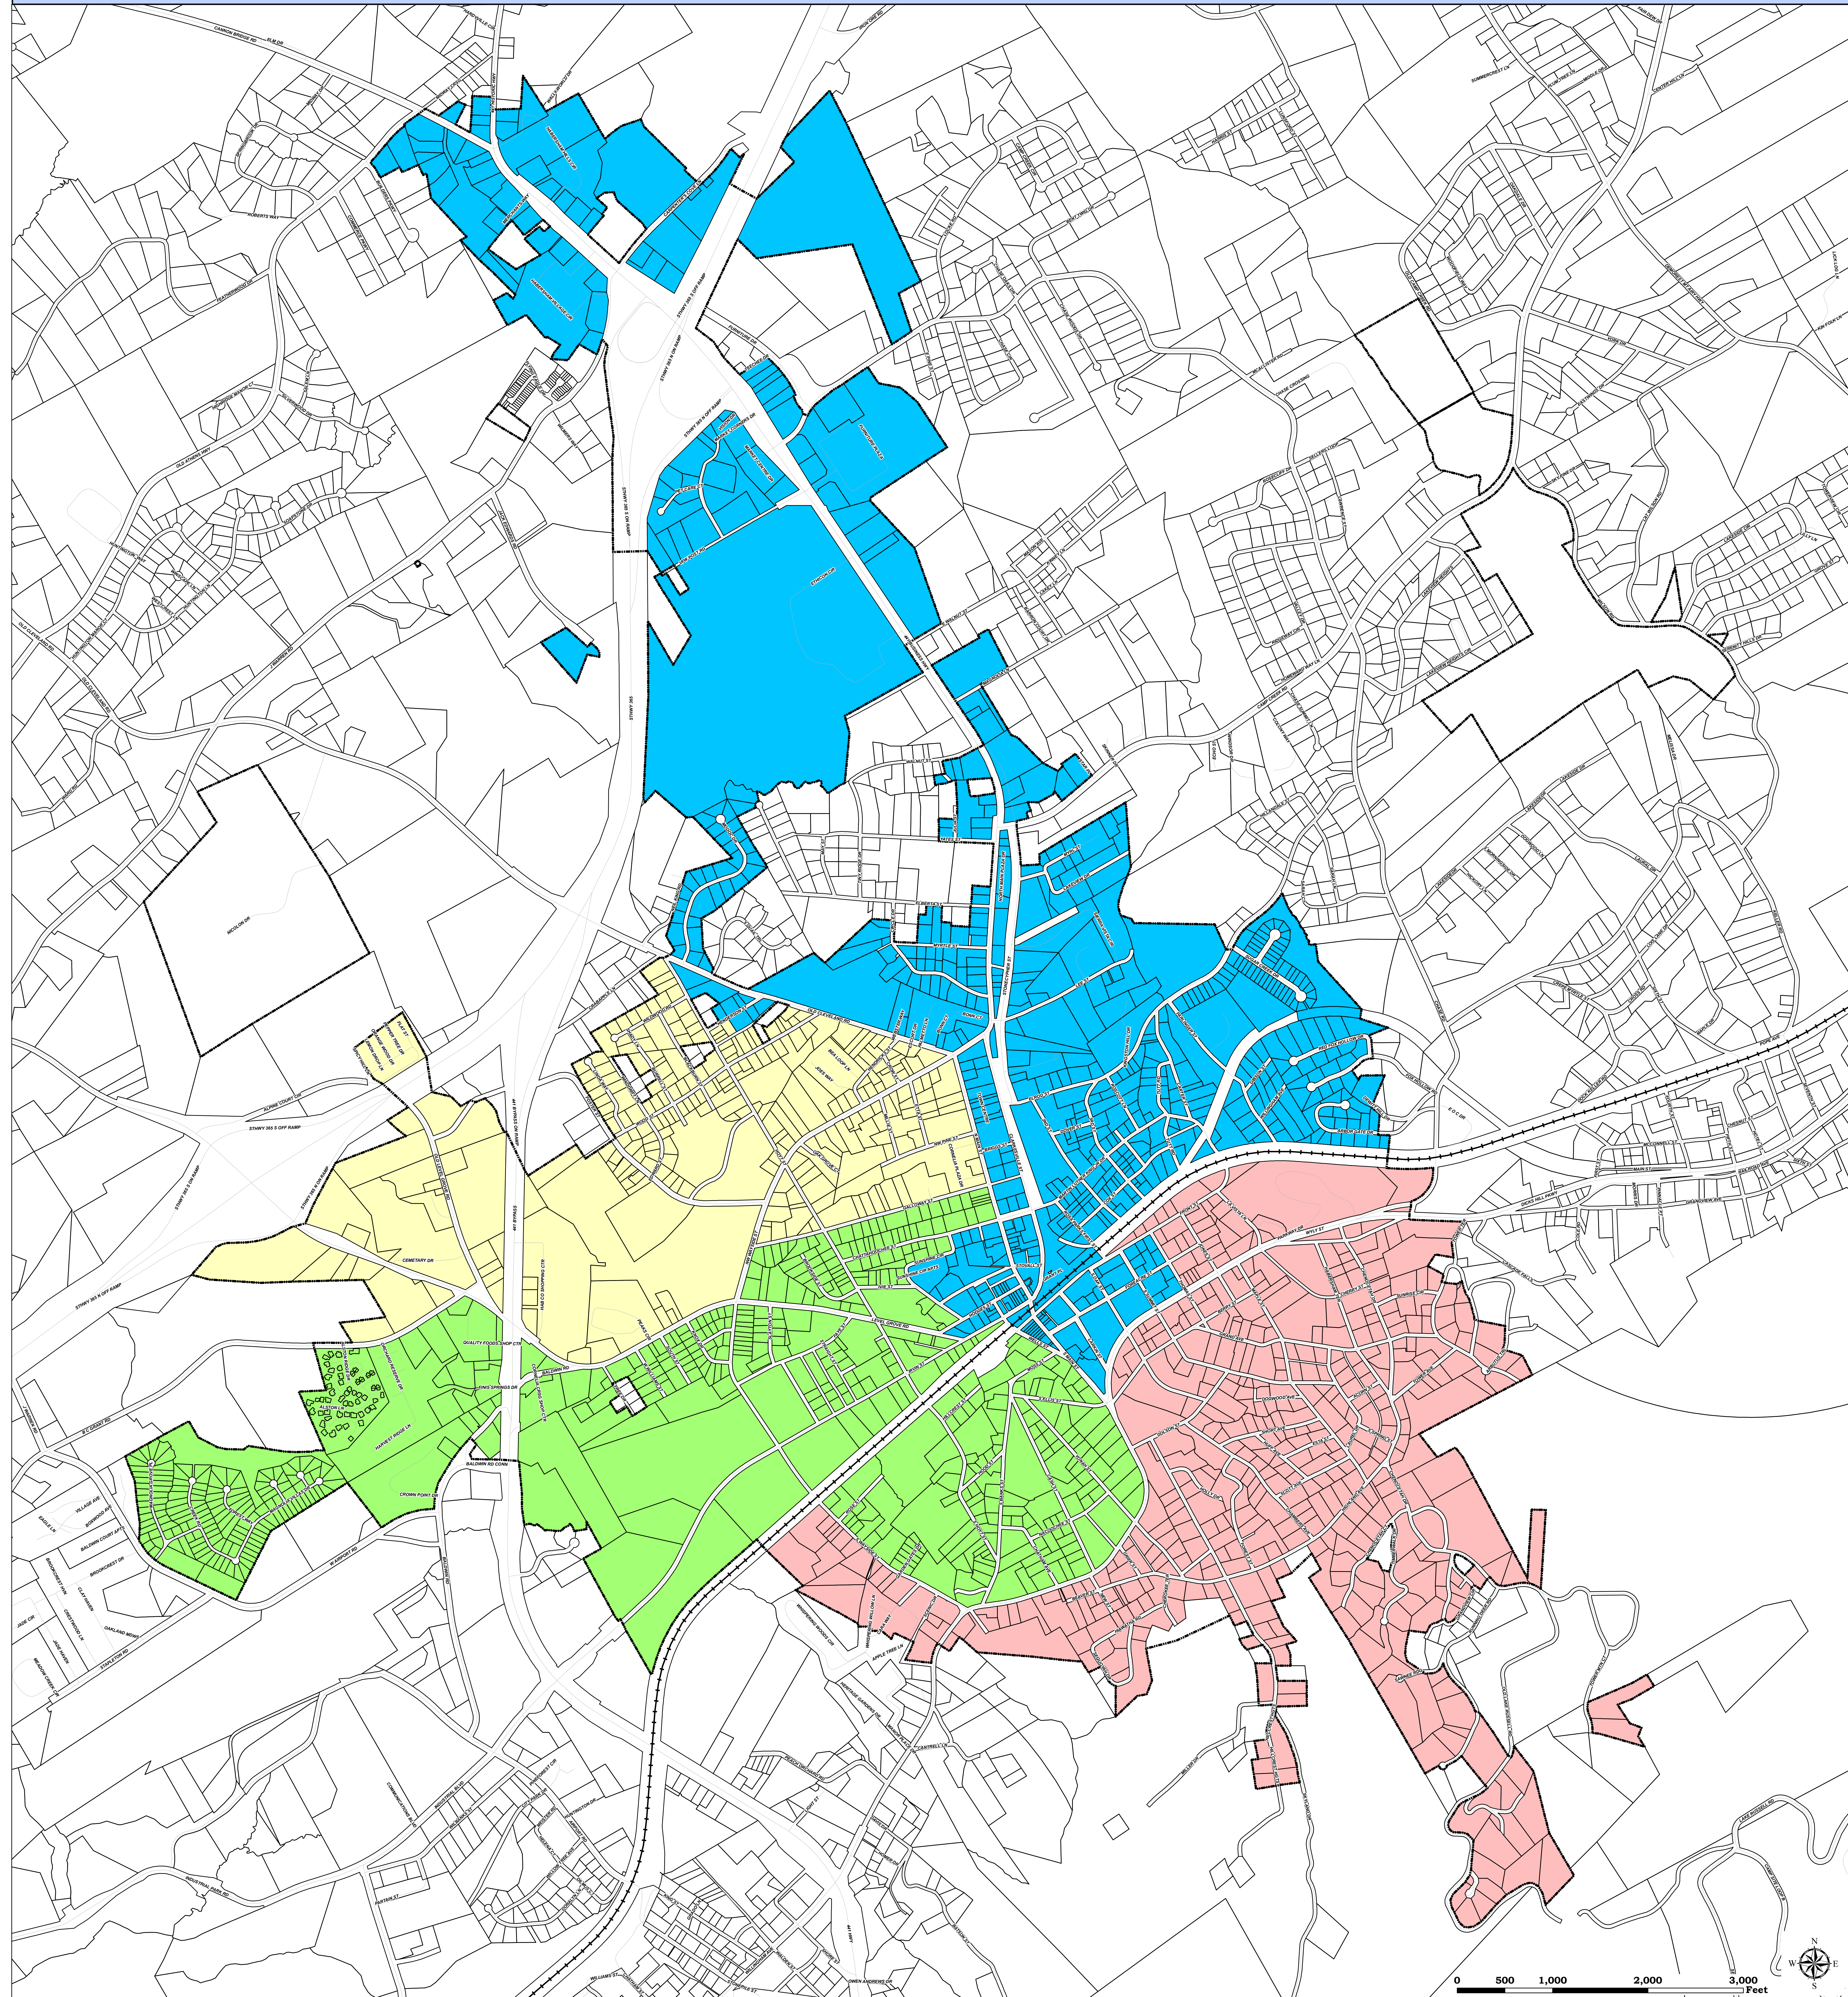

Official Commissioner Ward Map of the City of Cornelia

Legend

- Municipal Boundary
- Railroad
- Roads
- Habersham County Parcels 2022
- Ward 1 - Population 1128
- Ward 2 - Population 1158
- Ward 3 - Population 1133
- Ward 4 - Population 1133

ADOPTED: April 7, 2022
Source Data: 2020 Census State Redistricting Data
Public Law 94-171 Summary File, 2020 Census of Population
and Housing

John Borrow, Mayor
Debbie Turner, Clerk